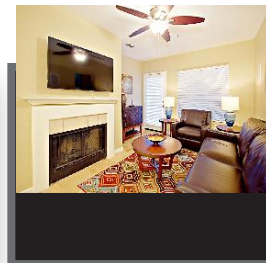

AvenueWest Phoenix

20 East Thomas Road, Suite 2200, Phoenix, AZ 85012

Phoenix@avenuewest.com

http://Phoenix.AvenueWest.com

Local: 602-753-2412