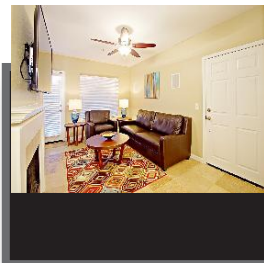

AvenueWest Phoenix

20 East Thomas Road, Suite 2200, Phoenix, AZ 85012

Phoenix@avenuewest.com

http://Phoenix.AvenueWest.com

Local: 602-753-2412