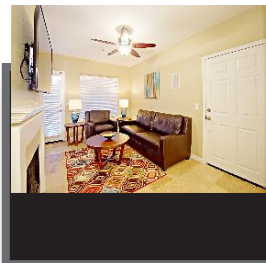

AvenueWest Phoenix

20 East Thomas Road, Suite 2200, Phoenix, AZ 85012

Phoenix@avenuewest.com

http://Phoenix.AvenueWest.com

Local: 602-753-2412