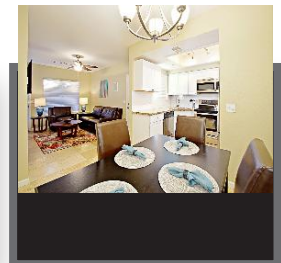

AvenueWest Phoenix

20 East Thomas Road, Suite 2200, Phoenix, AZ 85012

Phoenix@avenuewest.com

http://Phoenix.AvenueWest.com

Local: 602-753-2412