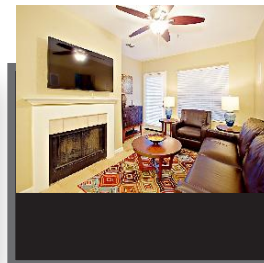

AvenueWest Phoenix

20 East Thomas Road, Suite 2200, Phoenix, AZ 85012

Phoenix@avenuewest.com

http://Phoenix.AvenueWest.com

Local: 602-753-2412