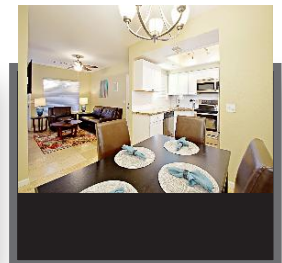

AvenueWest Phoenix

20 East Thomas Road, Suite 2200, Phoenix, AZ 85012

Phoenix@avenuewest.com

http://Phoenix.AvenueWest.com

Local: 602-753-2412