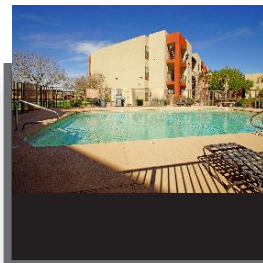

AvenueWest Phoenix

20 East Thomas Road, Suite 2200, Phoenix, AZ 85012

Phoenix@avenuewest.com

http://Phoenix.AvenueWest.com

Local: 602-753-2412