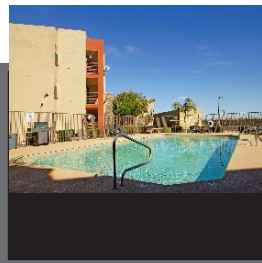

AvenueWest Phoenix

20 East Thomas Road, Suite 2200, Phoenix, AZ 85012

Phoenix@avenuewest.com

http://Phoenix.AvenueWest.com

Local: 602-753-2412