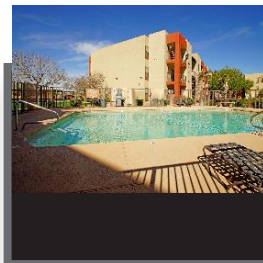

About this property:

Two bedroom close to pool!

Sqft:	1068
Bedrooms:	2
Sleeps:	1-4
Floor:	2nd floor
Property Type:	Apartment

This perfectly laid out two bedroom condo is located close to the pool. With a spacious king size master bedroom and a queen size bed in the second bedroom making for super comfortable living. Close to all things great about the northwest valley. Only minutes away from the University of Phoenix Stadium (Go Cardinals!), the Gila River Arena (Go Coyotes!), Luke Air Force Base and more golf courses than one can count!!! Full size washer and dryer in the unit. Pet friendly! Call today for the latest availability and pricing information.

Features & Amenities

Parking:	Designated outdoor space
Pets:	Yes
Workout center:	Fitness Center
Workspace area:	None
Pool:	Outdoor
A/C:	Central A/C
Secure access:	Gated Community
Washer/dryer:	In Unit
Private outdoor space:	Balcony
Near public transport:	No