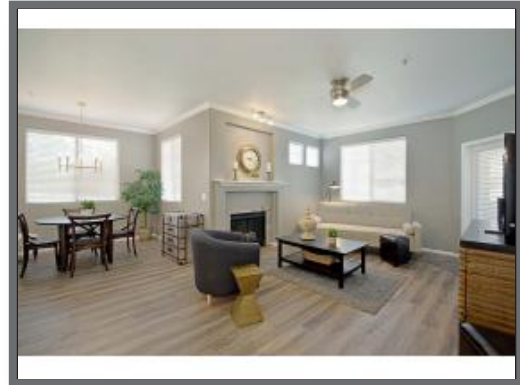

About this property:

Elegant Fully Furnished One Bedroom in Desirable Mesa/Gilbert Location

Sqft:	735
Bedrooms:	1
Sleeps:	1-4
Floor:	1
Property Type:	Condo

Contemporary and cool fully furnished condo in the very desirable community of Solana on the Gilbert/Mesa town line!

This beautiful ground floor unit offers plenty of natural light. Enjoy a picturesque view of the well maintained community grounds from the patio located off the living room. Close to one of the two resort style pools. Also includes assigned covered parking. Artfully decorated, yet super comfortable, you'll be proud to call it home...no matter how long or short your stay.