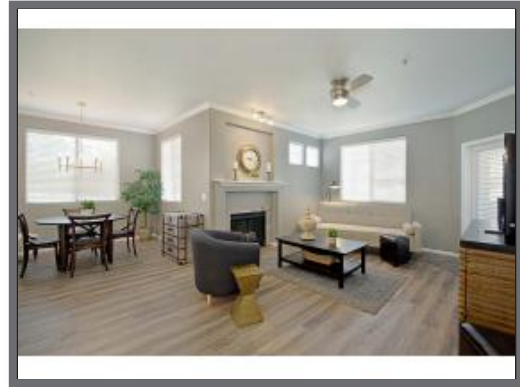

About this property:

Elegant Fully Furnished One Bedroom in Desirable Mesa/Gilbert Location

Sqft:	735
Bedrooms:	1
Sleeps:	1-4
Floor:	1
Property Type:	Condo

Contemporary and cool fully furnished condo in the very desirable community of Solana on the Gilbert/Mesa town line!

This beautiful ground floor unit offers plenty of natural light. Enjoy a picturesque view of the well maintained community grounds from the patio located off the living room. Close to one of the two resort style pools. Also includes assigned covered parking. Artfully decorated, yet super comfortable, you'll be proud to call it home...no matter how long or short your stay.